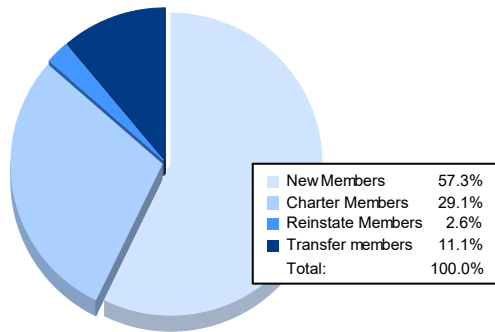

Year	New Clubs	Dropped Clubs	Gain/ Loss Clubs	New Members	Charter Members	Reinstate Members	Transfer Members	Total Member Added	Total Members Dropped	Gain/ Loss Members
2017-2018	0	0	0	87	3	0	9	99	87	12
2018-2019	1	0	1	71	22	1	0	94	91	3
2019-2020	0	0	0	71	0	0	11	82	74	8
2020-2021	1	0	1	58	22	1	4	85	70	15
2021-2022	1	1	0	67	34	3	13	117	96	21
<b>Average</b>	<b>1</b>	<b>0</b>	<b>0</b>	<b>71</b>	<b>16</b>	<b>1</b>	<b>7</b>	<b>95</b>	<b>84</b>	<b>12</b>

### Membership Composition June 2022 Cumulative