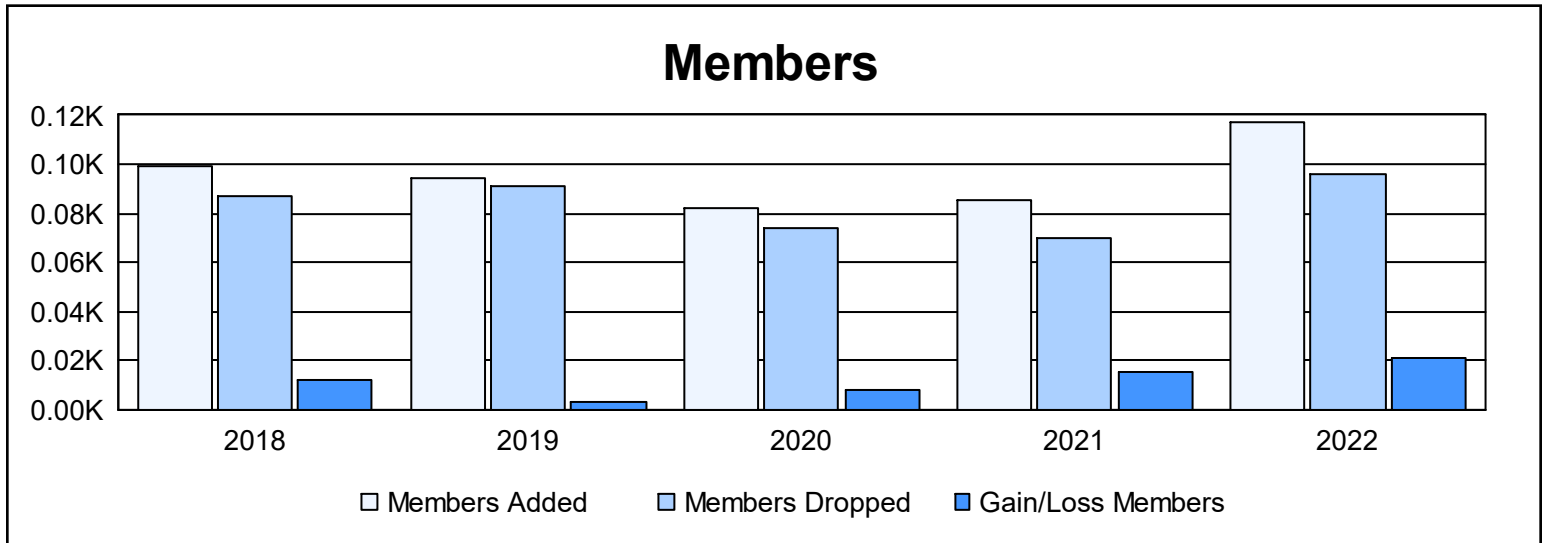

Year	New Clubs	Dropped Clubs	Gain/ Loss Clubs	New Members	Charter Members	Reinstate Members	Transfer Members	Total Member Added	Total Members Dropped	Gain/ Loss Members
2017-2018	0	0	0	87	3	0	9	99	87	12
2018-2019	1	0	1	71	22	1	0	94	91	3
2019-2020	0	0	0	71	0	0	11	82	74	8
2020-2021	1	0	1	58	22	1	4	85	70	15
2021-2022	1	1	0	67	34	3	13	117	96	21
<b>Average</b>	<b>1</b>	<b>0</b>	<b>0</b>	<b>71</b>	<b>16</b>	<b>1</b>	<b>7</b>	<b>95</b>	<b>84</b>	<b>12</b>

### Membership Composition June 2022 Cumulative