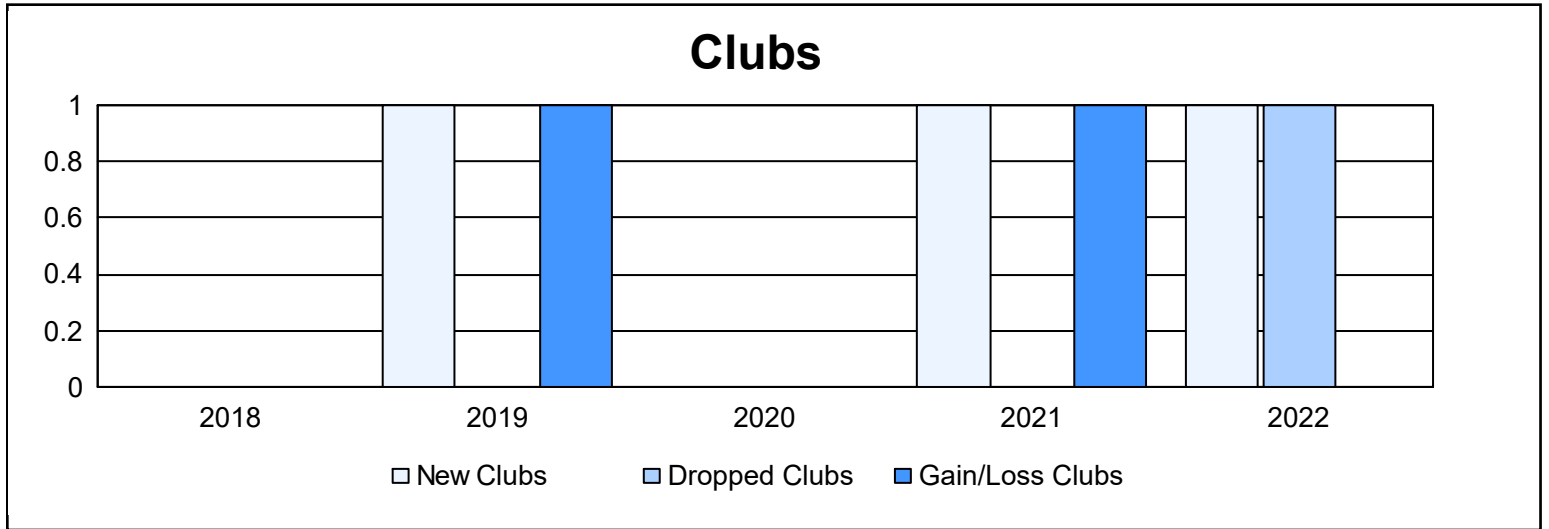

Year	New Clubs	Dropped Clubs	Gain/ Loss Clubs	New Members	Charter Members	Reinstate Members	Transfer Members	Total Member Added	Total Members Dropped	Gain/ Loss Members
2017-2018	0	0	0	87	3	0	9	99	87	12
2018-2019	1	0	1	71	22	1	0	94	91	3
2019-2020	0	0	0	71	0	0	11	82	74	8
2020-2021	1	0	1	58	22	1	4	85	70	15
2021-2022	1	1	0	67	34	3	13	117	96	21
<b>Average</b>	<b>1</b>	<b>0</b>	<b>0</b>	<b>71</b>	<b>16</b>	<b>1</b>	<b>7</b>	<b>95</b>	<b>84</b>	<b>12</b>

### Membership Composition June 2022 Cumulative